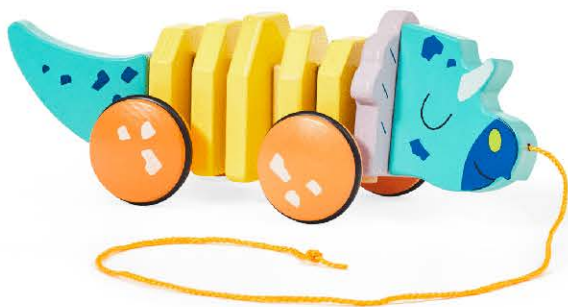

Age:2Y+

T70240
Pull toy dinosaur

Age:1Y+

T70239
Pull toy dinosaur

Age:1Y+

T70295
2-in-1-pram-push-walker

Age:1Y+

T70293
truck-push-walker